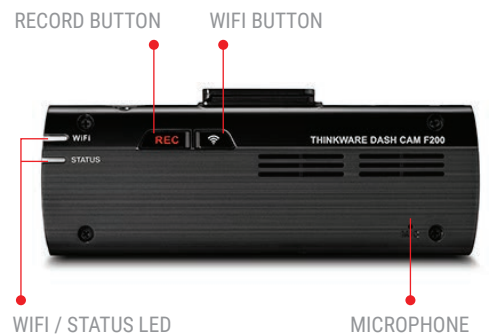

NUMBER OF CHANNELS	2*
RESOLUTION	FULL HD 1080P (FRONT) / HD 720P (REAR)*
FRAMES PER SECOND	30
CAMERA ANGLE	140°(FRONT) / 135°(REAR)
IMAGE SENSOR / CAMERA TYPE	FRONT: SONY EXMOR / 2.1M PIXELS / CMOS REAR: 1 MEGAPIXEL, 1 / 2.9" CMOS
DIMENSIONS / WEIGHT	98.5 X 34 X 22MM / 54G
VIDEO ENHANCEMENT TECHNOLOGY	WIDE DYNAMIC RANGE: YES NIGHT TIME PICTURE CORRECTION: YES INTELLIGENT AUTOMATIC EXPOSURE: YES NOISE REDUCTION: YES ADVANCED VIDEO CLEAR: YES SUPER NIGHT VISION 1.0: NO SUPER NIGHT VISION 2.0: NO
WIFI	YES
GPS	YES (REQUIRES GPSANT)
G-SENSOR	YES
DISPLAY SCREEN (SIZE)	N/A
SUPER CAPACITOR / BATTERY	SUPER CAPACITOR
HIGH TEMPERATURE PROTECTION	YES
OPERATING TEMPERATURE	-10°C TO +60°C
STORAGE TEMPERATURE	-20°C TO +70°C
POWER INPUT	DC 12/24V
POWER CONSUMPTION	2CH 3.1W / 1CH 2.3W (MEAN)
VOLTAGE DETECTION / CUT OFF	YES
ACCESSORY SOCKET POWER ADAPTOR	INCLUDED IN SINGLE CAMERA KIT
HARD WIRE KIT (HWC)	INCLUDED IN DUAL CAMERA KIT
MOUNTING TYPE	ADHESIVE
DUAL SAVE TECHNOLOGY	NO
THINKWARE CLOUD	LIVE VIEW: NO GEO FENCE: NO VEHICLE LOCATION: NO IMPACT NOTIFICATION: NO VIDEO STORAGE: NO
CAMERA ALERTS	FIXED SPEED CAMERA: YES (REQUIRES GPSANT) MOBILE SPEED CAMERA ZONE: YES (REQUIRES GPSANT) AVERAGE SPEED CAMERA ZONE: YES (REQUIRES GPSANT) RED LIGHT CAMERA: YES (REQUIRES GPSANT)
ADVANCED DRIVER ALERT SYSTEM (ADAS)	LANE DEPARTURE: NO URBAN FORWARD COLLISION: NO HIGH SPEED FORWARD COLLISION: NO FRONT VEHICLE DEPARTURE: NO
RECORDING MODES	CONTINUOUS LOOP: YES IMPACT/INCIDENT: YES MANUAL: YES PARK MOTION DETECT: YES (REQUIRES HWC) PARK IMPACT/INCIDENT: YES (REQUIRES HWC) PARK TIME LAPSE: NO PARK ENERGY SAVE: YES (REQUIRES HWC) AUDIO/VOICE: YES
VIDEO FORMAT	MP4
VIDEO CODEC	H.264
AUDIO CODEC	PCM
MEMORY CARD CAPACITY / CLASS	SUPPORTS UP TO 128GB
WARRANTY	2 YEARS (ON CAMERA HARDWARE, 6 MONTHS ON MICRO SD)
COUNTRY OF MANUFACTURE	KOREA

* Rear camera included in 2 channel packs, optional extra for front cameras (Part Number F100RA)